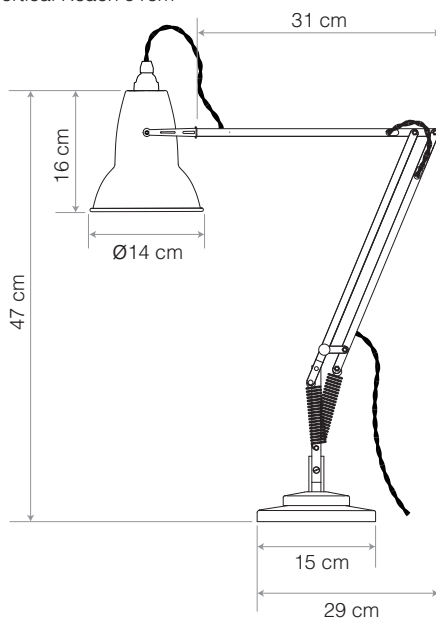

Original 1227™ Brass Desk Lamp

ANGLEPOISE®

Original 1227™ Brass Collection | Technical Sheet

Launched In 2014 | Designed by George Carwardine

Max Horizontal Reach 72 cm
Max Vertical Reach 91cm

Product

Desk Lamp - Elephant Grey
Desk Lamp - Jet Black
Desk Lamp - Ink Blue

Materials

- Gloss paint finish
- Aluminium shade and arms
- Brass shade cap, bridle, spacers and fittings
- Cast iron base with steel cover
- Twisted woven fabric cable
- IP20 rating

Dimensions

- Shade diameter: \varnothing 14cm
- Shade height: 16cm
- Max reach: 72cm (from base to shade)
- Base: 15 x 15cm
- Cable length: 200cm
- Lamp Packaging (L x W x H): 31.4cm x 19cm x 48cm
- Lamp Packaged Weight: 4.7kg

Electrical

- Voltage: 220/240V, 50/60Hz
- Class II - Double insulated
- Note: Bulb weight critical for balance. Approximate bulb weight 25-60g
- Inline cable switch (30cm from product)
- Plug: 2-pin Europlug to CEE 7/16
- E27 lamp holder
- Maximum permitted bulb: 20W CFL / 10W LED E27
- Supplied with compatible 10W LED E27 bulb
 - Luminous Intensity: 806lm
 - Life: 15,000 Hours
 - Non-dimmable
 - Colour Temperature: 2700K
 - CRI (Ra): 80